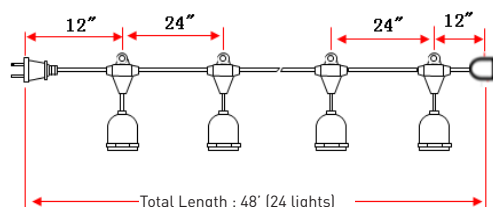

- 2 year warranty

SPECIFICATIONS

Wire	16AWG SPT-2
Voltage	120V AC / 12V AC
Length	48 Feet (24 lamps)
Sockets	(24) E26 medium base
Power	10A maximum load capacity
Lamp Style	Edison S14 Filament lamp
Lamp Type	12V : 0.9W 60HZ LED 120V : 1.5W 60HZ LED
Color Temp	2200K
Ambient Temp	-40°F ~ 196°F
CRI	>Ra80
Min. Buckling Radius	≥50mm
Dimmable	Yes

DIMENSIONS

Patio Light String PL16 w/Lamps

Model Number	Current	Watts/lamp	Color	Watts/total	Cord Termination	LUM Flux/lamp	Voltage
PL16-4824-120VBL-S14822	10A Max	1.5W/lamp	Antique White 2200K	36W	Male and female plugs	70	120Vac
PL16-4824-012VBL-S14822	10A Max	0.9W/lamp	Antique White 2200K	21.6W	Wire Leads	43.89	12Vac