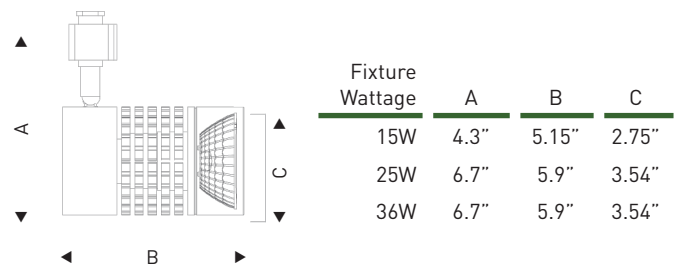

Commercial

OVATION

15/25/35W LED

TL

OVATION TL01 :

The OVATION series of LED track fixtures uses a COB CREE LED to provide a high CRI (90CRI available for 2700K and 3000K) and 80lm/W light output. The dimmable driver works with most standard dimmers without flicker (120V AC ONLY). The fixtures are also adjustable with a continuous rotation of 350° and a 90° pivot. Unlike Metal Halide fixtures, the OVATIONS are instant start, quiet, and environment friendly.

DIMENSIONS

ORDERING GUIDE

MODEL NUMBER	WATTAGE	BEAM SPREAD	INPUT VOLTAGE	CRI	COLOR TEMP	HOUSING COLOR	TRACK ADAPTER
TL1	25	SP38	2A	9	30	WH	J
	15W 25W 36W	NSP20 - 20° NSP24 - 24° SP38 - 38° NFL60 - 60°	1 - 12V 2 - 24V 3 - 120V U - Universal A - AC D - DC	8 - 80 9 - 90	27 - 2700K 30 - 3000K 40 - 4000K 50 - 5000K	BL - Black WH - White	H - Halo J - Juno L - Lightolier