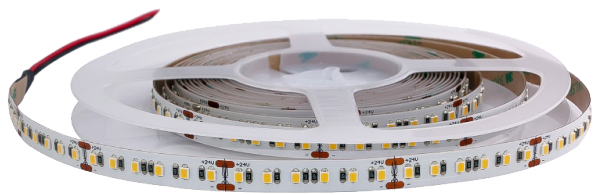

HIGH OUTPUT oslo

SLIMFLEX

LED Tape Light

SFT

SLIMFLEX SFT :

The SlimFlex High Output SFT series high brightness product is a simple to use LED light strip. Anywhere that tape can go, so can the illuminFx LED SlimFlex line. Use under banisters, around stairs, under counters, as cove lighting, or as general accent lighting for almost any application. This High Output versions allows for maximum light output in a very small area. To make it as easy to use in all situations, SFT28 is CUTTABLE every ~2".

- 2 year warranty
- Very High CRI Ra 94

SPECIFICATIONS

Dimensions	5m x 10mm x 1.6mm
Voltage	Single Color—24V DC
Power	115W (23 Watt/meter)
Cuttable	Yes - Every 2inches/6 LEDs
Lumens	1500/m
Current	950mA/m
Humidity	90% RH
Ambient Temp	-40°F ~ 140°F
CRI	Ra/CRI 94
Beam Spread	120°
Min. Buckling Radius	>50mm

ACCESSORIES (per reel)

End Cap	5	
Mounting Clip	15	

DIMENSIONS

Model Number	Current	Watts/m	Color	Total Watts	Cord Termination	LUM Flux/m	Voltage
SFT28-120-2-935-20	950 mA/m	23W/m	Warm White 3500K	115W	2-wire	1500	24Vdc
SFT28-120-2-960-20	950 mA/m	23W/m	Cool White 6000K	115W	2-wire	1700	24Vdc