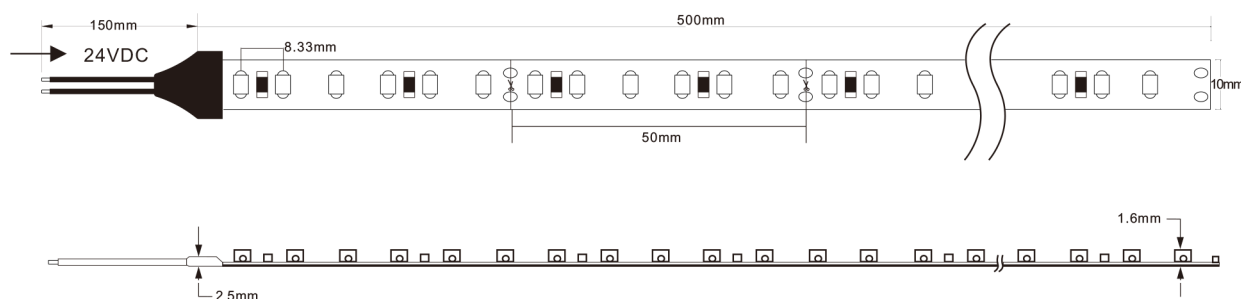

HIGH OUTPUT oslo

SLIMFLEX

LED Tape Light

SFT

SLIMFLEX SFT :

The SlimFlex High Output SFT series high brightness product is a simple to use LED light strip. Anywhere that tape can go, so can the illuminFx LED SlimFlex line. Use under banisters, around stairs, under counters, as cove lighting, or as general accent lighting for almost any application. This High Output versions allows for maximum light output in a very small area. To make it as easy to use in all situations, SFT28 is CUTTABLE every ~2".

- 2 year warranty
- Very High CRI Ra 94

SPECIFICATIONS

Dimensions	5m x 10mm x 1.6mm
Voltage	Single Color—24V DC
Power	115W (23 Watt/meter)
Cuttable	Yes - Every 2inches/6 LEDs
Lumens	1500/m
Current	950mA/m
Humidity	90% RH
Ambient Temp	-40°F ~ 140°F
CRI	Ra/CRI 94
Beam Spread	120°
Min. Buckling Radius	>50mm

ACCESSORIES (per reel)

End Cap	5	
Mounting Clip	15	

DIMENSIONS

Model Number	Current	Watts/m	Color	Total Watts	Cord Termination	LUM Flux/m	Voltage
SFT28-120-2-935-20	950 mA/m	23W/m	Warm White 3500K	115W	2-wire	1500	24Vdc
SFT28-120-2-960-20	950 mA/m	23W/m	Cool White 6000K	115W	2-wire	1700	24Vdc