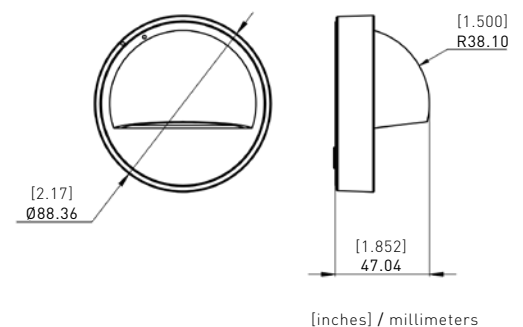

SPECIFICATIONS

Body Material	Solid Brass
Max Wattage	35W
Lead Wire	3' 18/2 UL
Lens	Frosted