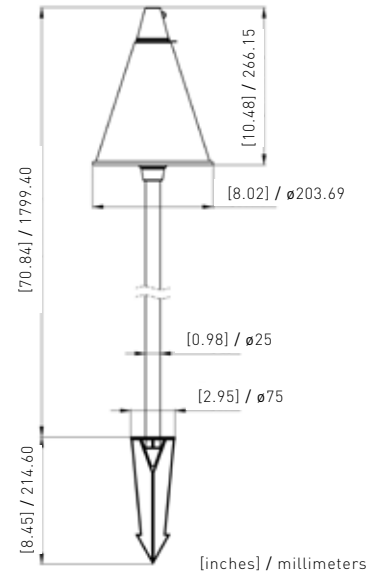

PATH & AREA

12V
AC

SOLID
BRASS

IP
54

LAMP
G4

AL1-S18

SPECIFICATIONS

Body Material	Solid Brass
Max Wattage	35W
Lead Wire	6' 18/2 UL
Spike	PVC
Lens	Polycarbonate
Stem	18" w/stake and socket

AL2-S18

STEMS

Stem extensions are available in two lengths and are ordered separately (Stems DO NOT include stake or socket and also work with OB series):

S06 : 6"   **S12** : 12"   **S18** : 18"

12V
AC

SOLID
BRASS

IP
54

LAMP
G4

AL3-S61

SPECIFICATIONS

Body Material	Solid Brass
Max Wattage	35W
Lead Wire	10' 18/2 UL
Spike	PVC
Lens	Polycarbonate

This path light fixture has a removable top that reveals a kerosene wick. Fill the fixture with kerosene to illuminate without electricity. Or use a 12VAC G4 lamp.