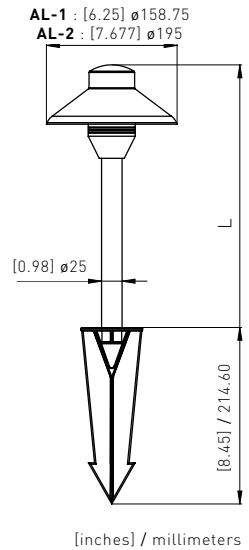

### SPECIFICATIONS

Body Material	Solid Brass
Max Wattage	50W
Lead Wire	3' 18/2 UL
Spike	PVC
Lens	Convex / Tempered Glass

### SPECIFICATIONS

Body Material	Solid Brass
Max Wattage	35W
Lead Wire	3' 18/2 UL
Spike	PVC
Lens	Frosted, Clear

### SPECIFICATIONS

Body Material	Solid Brass
Max Wattage	35W
Lead Wire	3' 18/2 UL
Lens	Frosted

### SPECIFICATIONS

Body Material	Solid Brass
Max Wattage	35W
Lead Wire	6' 18/2 UL
Spike	PVC
Lens	Polycarbonate
Stem	18" w/stake and socket