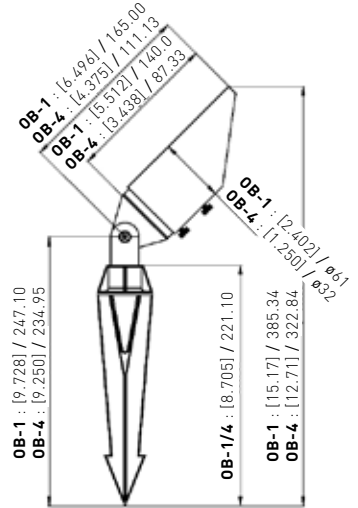

### SPECIFICATIONS

Body Material	Solid Brass
Max Wattage	50W
Lead Wire	3' 18/2 UL
Spike	PVC
Lens	Convex / Tempered Glass

## OB-4

Body Material	Solid Brass
Max Wattage	35W
Lead Wire	3' 18/2 UL
Spike	PVC
Lens	Tempered Glass

[inches] / millimeters

12V  
AC

SOLID  
BRASS

IP  
54

LAMP  
OB-2 G4  
OB-3 MR16

### SPECIFICATIONS

Body Material	Solid Brass
Max Wattage	35W
Lead Wire	3' 18/2 UL
Spike	PVC
Lens	Frosted, Clear

### SPECIFICATIONS

Body Material	Solid Brass
Max Wattage	50W
Lead Wire	3' 18/2 UL
Bracket	Solid Brass