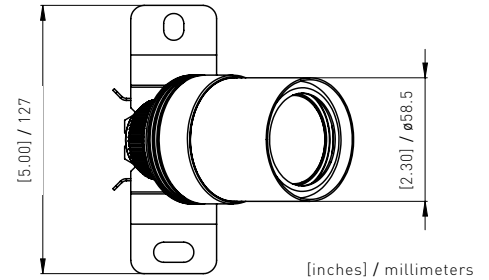

### SPECIFICATIONS

Body Material	Solid Brass
Max Wattage	35W
Lead Wire	3' 18/2 UL
Spike	PVC
Lens	Frosted, Clear

### SPECIFICATIONS

Body Material	Solid Brass
Max Wattage	50W
Lead Wire	3' 18/2 UL
Bracket	Solid Brass