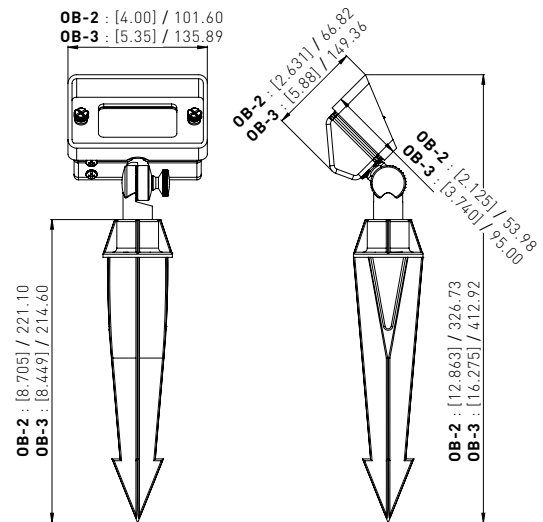

### SPECIFICATIONS

Body Material	Solid Brass
Max Wattage	50W
Lead Wire	3' 18/2 UL
Spike	PVC
Lens	Convex / Tempered Glass

## OB-4

Body Material	Solid Brass
Max Wattage	35W
Lead Wire	3' 18/2 UL
Spike	PVC
Lens	Tempered Glass

[inches] / millimeters

12V  
AC

SOLID  
BRASS

IP  
54

LAMP  
OB-2 G4  
OB-3 MR16

### SPECIFICATIONS

Body Material	Solid Brass
Max Wattage	35W
Lead Wire	3' 18/2 UL
Spike	PVC
Lens	Frosted, Clear

## OB-3

Body Material	Solid Brass
Max Wattage	35W
Lead Wire	3' 18/2 UL
Spike	PVC
Lens	Frosted, Clear

[inches] / millimeters