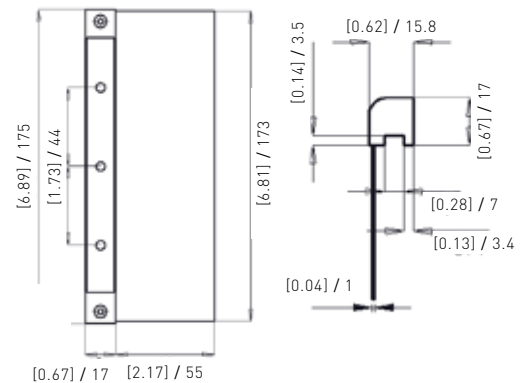

SPECIFICATIONS

Body Material	Solid Brass
Color Temp	2700K
Lead Wire	3' 18/2 UL
Lumen Output	80 lm