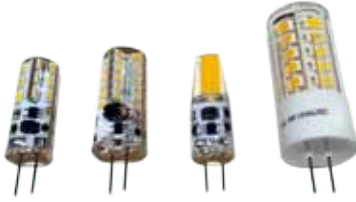

LED LAMPS

Other configurations available. Inquire about availability.

1.5 Watt 100 lm / 110 lm	1.2C Watt 120 lm / 130 lm	2 Watt 160 lm / 170 lm	2C Watt 200 lm / 205 lm	4 Watt 320 lm / 330 lm

G4 LED LAMPS

2800K / 4000K

	Wattage	Beam Spread	CRI	Color Temp	Lens*
G4	01	OM360	8	28	C
	01—1.5 Watt	OM360—360°	8—80	28—2800K	C—Clear
	01C—1.2 Watt			40—4000K	F—Frosted
	02—2 Watt				
	02C—2 Watt				
	04—4 Watt				

*Only applicable to 01/2C lamps

MR11 LED LAMPS

CREE XTE

3 Watt
160 lm / 180 lm
2800K / 4000K

	Wattage	Beam Spread	CRI	Color Temp
MR11	03	XTE	SP45	8
	03 - 3 Watt		SP20—20°	8—80
			SP45—45°	28—2800K
				40—4000K

MR16 LED LAMPS

CREE XTE

3 Watt
190 lm / 210 lm

5 Watt
320 lm / 350 lm

7 Watt
450 lm / 490 lm
2800K / 4000K

	Wattage	Beam Spread	CRI	Color Temp
MR16	03	XTE	SP20	8
	03—3 Watt		SP20—20°	8—80
	05—5 Watt		SP40—40°	28—2800K
	07—7 Watt		FL60—60°	40—4000K
			FL120—120°	65—6500K

12V
AC

STAINLESS
STEEL

NEMA
3R

UL/CUL
LISTED

MAGNETIC
TRANSFORMER

OUTDOOR AC TRANSFORMERS

Control accessories available. Specialty transformers available. Inquire for more information.

TR_{SERIES}

SPECIFICATIONS

TR-075 (75W)

Primary Voltage	120VAC—.625A Max
Output Voltage	12, 15VAC
Breakers	1x5A
Frequency	60 Hz
Dimensions	8¼" x 3¾" x 4½"
Weight	5.6 LBS

TR-150 (150W)

Primary Voltage	120VAC—1A Max
Output Voltage	12, 13, 14, 15 VAC
Breakers	1x15A
Frequency	60 Hz
Dimensions	15¼" x 4¾" x 5½"
Weight	15 LBS

TR-300 (300W)

Primary Voltage	120VAC—3A Max
Output Voltage	12, 13, 14, 15 VAC
Breakers	1x25A
Frequency	60 Hz
Dimensions	17" x 7½" x 5½"
Weight	23 LBS