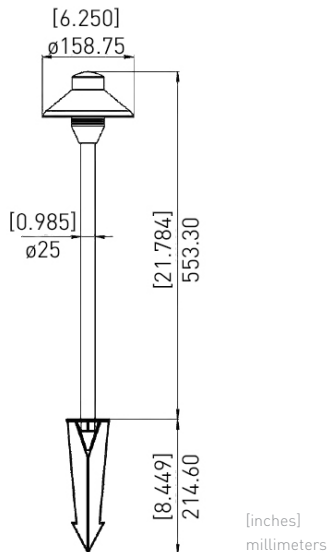

**OMEGAPRO**

Catalog Number \_\_\_\_\_

Type \_\_\_\_\_

Job \_\_\_\_\_

The AL1-S18 Torch path light allows is an elegant brass path lighting fixture. The G4 socket allows for LED illumination.

**SPECIFICATIONS**

<b>Model#</b>	<b>AL1-S18</b>
Housing	Solid Brass
Lamp Base	GU5.3 bi-pin
Lamp	12V G4 (not included)
Max. Wattage	35W
Wiring	3' 18/2 UL wire, SPT-2W leads
Mounting Accesories	Large PVC Stake
Stem	Solid Brass / 18"
Operation	-13°-104°F
Warranty	Limited Lifetime Warranty

**Packing Information**

Packing Content	(1) AL-1 Fixture (1) Brass stem (1) Large PVC Stake
-----------------	---

**DIMENSIONS**

**AL1-S18**

**PATH LIGHT**  
G4 LED