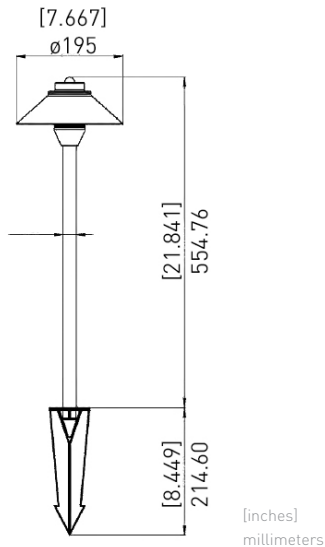

OMEGAPRO

Catalog Number _____

Type _____

Job _____

The AL2-S18 Torch path light allows is an elegant brass path lighting fixture. The G4 socket allows for LED illumination.

SPECIFICATIONS

Model#	AL2-S18
Housing	Solid Brass
Lamp Base	GU5.3 bi-pin
Lamp	12V G4 (not included)
Max. Wattage	35W
Wiring	3' 18/2 UL wire, SPT-2W leads
Mounting Accesories	Large PVC Stake
Stem	Solid Brass / 18"
Operation	-13°-104°F
Warranty	Limited Lifetime Warranty

Packing Information	
Packing Content	(1) AL-2 Fixture (1) Brass stem (1) Large PVC Stake

DIMENSIONS

AL2-S18