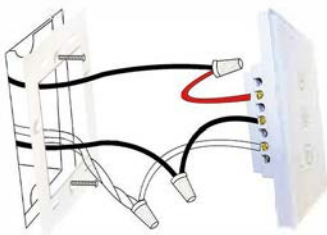

WiFi

GEMINI

Smart Dimmer Panel & Astronomic Timer

GEMINI GM-12:

Works with

Smart Life app

WORKS WITH
amazon alexa

works with the
Google Assistant

Control and monitor your lights and appliances with your smartphone from anywhere with the Gemini WiFi Astronomical Timer! With Gemini smart switches, wirelessly connect all of your favorite devices using our simple, feature-filled product. No need to buy special electronics--the Gemini indoor Wi-Fi light switch retrofits your existing electrical devices to completely modernize your home, at affordable prices. Control the Gemini devices from anywhere - at home or on the go using Bluetooth, Wi-Fi network or mobile internet (3G/4G/LTE). There are no set-up fees and no monthly charges.

Easy integration with IFX line of products. Including OmegaPro TR Series Transformers

- Control electrical devices from anywhere - anytime
- Turn on and off lights using your smartphone or tablet
- Control dimming function from either you smart phone, tablet, or dimmer switch itself
- Affordable home automation - works with your existing Wi-Fi router and free SmartLife App
- Voice control with Alexa or Google for hands free use
- Fits easily in a single gang box
- Set up full automation of connected lights. Including holiday, astronomic, etc

WIRING

SPECIFICATIONS

Model Number	GM-12
Max Wattage	250W
Input	120-277VAC
Output	120-277VAC
Dimming	Triac