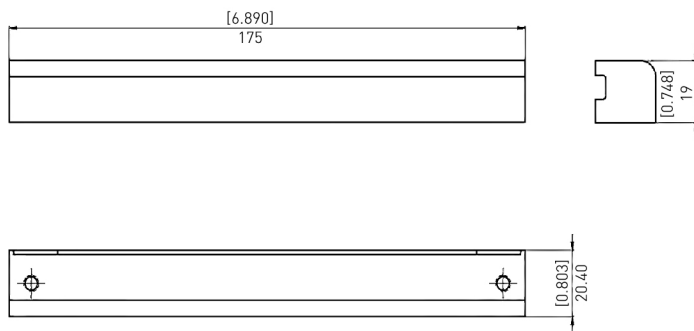

SPECIFICATIONS

Model#	HL-1
Housing	Solid Brass
Power	4W
CCT	Warm White / 2700K
Lens	Clear
Wiring	3' 18/2 UL wire, SPT-2W leads
Mounting Accesories	Stainless steel brackets
Voltage / Wattage	12VAC / 4W
Operation	-13°-104°F
Warranty	5 year
Packing Information	
Packing Content	(1) HL-1 Fixture (3) Stainless steel bracket

HARDSCAPE LIGHT
 4W INTEGRATED LED

DIMENSIONS

Main Housing

[inches]
 millimeters

Brackets

Bracket A and B are used to install the HL-1 under a capstone
 Bracket C is for mounting flush to a wall