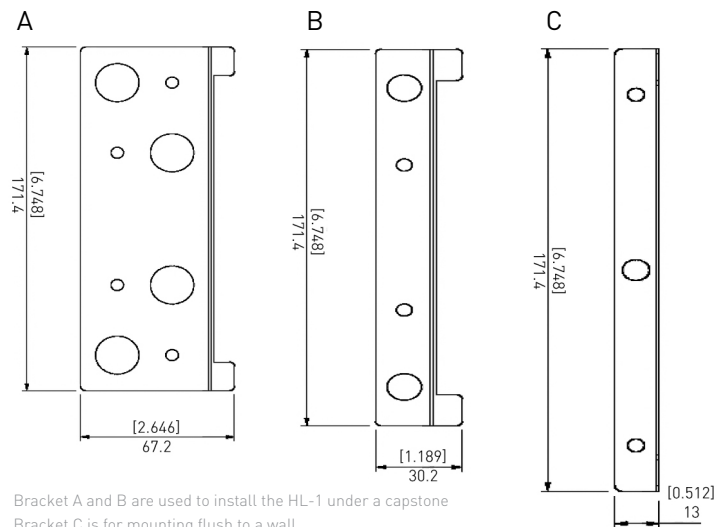

SPECIFICATIONS

Model#	HL-1
Housing	Solid Brass
Power	4W
CCT	Warm White / 2700K
Lens	Clear
Wiring	3' 18/2 UL wire, SPT-2W leads
Mounting Accesories	Stainless steel brackets
Voltage / Wattage	12VAC / 4W
Operation	-13°-104°F
Warranty	5 year
Packing Information	
Packing Content	(1) HL-1 Fixture (3) Stainless steel bracket

HARDSCAPE LIGHT
 4W INTEGRATED LED

DIMENSIONS

Main Housing

[inches]
 millimeters

Brackets

Bracket A and B are used to install the HL-1 under a capstone
 Bracket C is for mounting flush to a wall