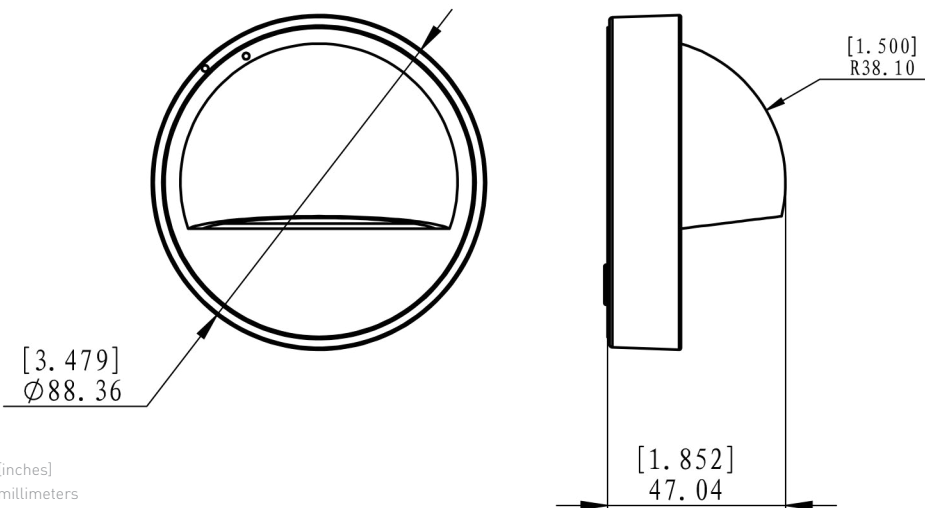

SPECIFICATIONS

HARDSCAPE LIGHT
G4 LED

HL-2

Model#	HL-2
Housing	Solid Brass
Lamp Base	GU5.3 bi-pin
Lamp	12V G4 (not included)
Max. Wattage	35W
Wiring	3' 18/2 UL wire, SPT-2W leads
Lens	Frosted or Clear tempered glass
Operation	-13°-104°F
Warranty	Limited Lifetime Warranty

Packing Information

Packing Content	(1) HL-2 Fixture
-----------------	------------------

DIMENSIONS

HL-2

[inches]
millimeters