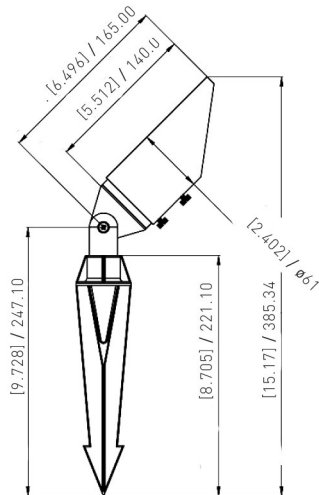

BULLET LIGHT
MR16 LED

OB-1

SPECIFICATIONS

Model#	OB-1
Housing	Solid Brass
Lamp Base	GU5.3 bi-pin
Lamp	12V MR16 (not included)
Max. Wattage	50W
Wiring	3' 18/2 UL wire, SPT-2W leads
Mounting Accesories	Small PVC Stake
Lens	Convex clear tempered glass
Operation	-13°-104°F
Warranty	Limited Lifetime Warranty

Packing Information

Packing Content	(1) OB-1 Fixture (1) Small PVC stake
-----------------	---

DIMENSIONS

OB-1

[inches] / millimeters