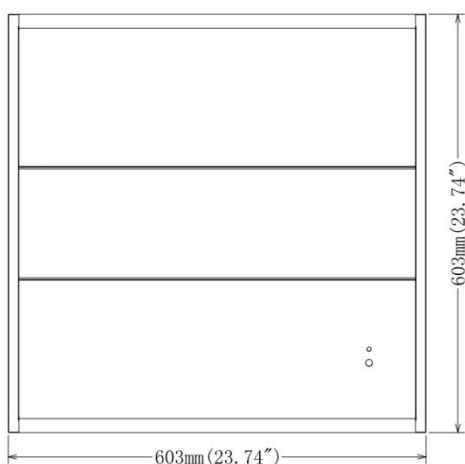

Operating Temp: -25°C~ 50°C

Power Factor: >0.90

Certifications: ETL/DLC

Lm80 life Span: >50,000 Hrs

Warranty: 5 years

Product Size: 2X2ft : 603\*603\*45 mm;2X4ft : 1212\*603\*45 mm

## Dimensions:

2X2ft : 603\*603\*45 mm

2X4ft : 1212\*603\*45 mm