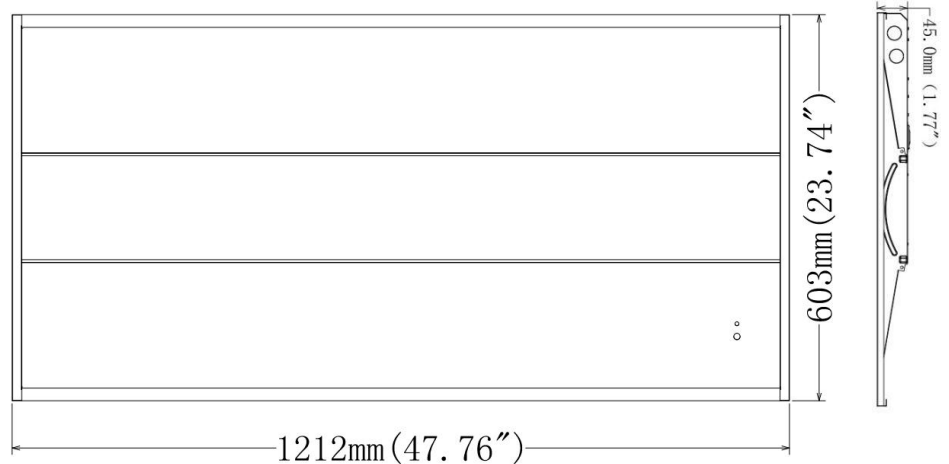

## Features:

Product Name : LED Troffer Light

Efficiency 125 Lm/w & 140 Lm/W

Voltage input: 100-277Vac & 120-277/347V

Watt Options: 2X2ft : 24W&36W;2X4ft : 24W&36W&42W&50W

CRI: >80

CCT Options: 3500K~5000K &3000K-4000K-5000K Tunable

Operating Temp: -25°C~ 50°C

Power Factor: >0.90

Certifications: ETL/DLC

Lm80 life Span: >50,000 Hrs

Warranty: 5 years

Product Size: 2X2ft : 603\*603\*45 mm;2X4ft : 1212\*603\*45 mm

## Dimensions:

2X2ft : 603\*603\*45 mm

2X4ft : 1212\*603\*45 mm