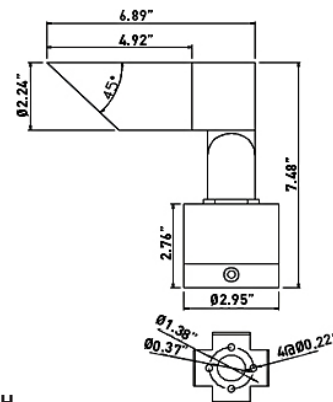

- 5-year warranty
- Long life : 30,000 hours

PHOTOMETRICS

Ø(ft)	h(ft)	E(fc)
14.5	33	1.5
11.64	26	2.5
8.72	20	5.0
5.81	13	10
2.89	6.6	38

ORDERING GUIDE

example product code: KR15/A/SP15/UA/830/DG

SERIES	TYPE	BEAM SPREAD	INPUT VOLTAGE	CRI	COLOR TEMP	FINISH
KR15	A	SP15	UA	8	30	DG
KR10-10W	A—Angled Shroud	SP15—15° very narrow spot			57-5700K	DG—Dark Grey
KR15-15W	S—Straight Shroud	SP25—25° spot			30-3000K	BL—Black
		SP38—38° spot				WH—White
		FL60—60° flood				

SPECIFICATIONS

Housing	Die cast aluminum alloy	
Gasket	Silicon rubber ring	
Glass	Tempered Glass	
Reflector	High purity aluminum	
PCB Material	Aluminum	
Driver	Constant current COB LED	
Input Voltage	120-277VAC	
Ambient Temp	-4°F-113°F	
Color Temp	3000 / 5700K	
Beam Angle	15° / 25° / 38° / 60°	
Lumens / CRI	10W	3000K - 550 lm / CRI > 80 5700K - 850 lm / CRI > 80
	15W	3000K - 1080 lm / CRI > 80 5700K - 1380 lm / CRI > 80

DIMENSIONS

illuminfx

illuminFx reserves the right to make changes to specifications at any time with or without notice