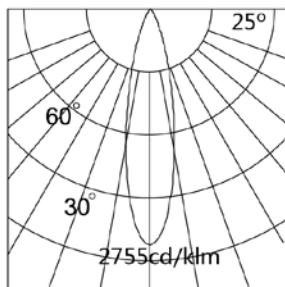

The KIM 10/15 watt line voltage landscape stake fixture is a high powered LED solution for almost any outdoor landscape lighting project. Use it to light up building facades, trees, retaining walls, and columns. Installation is quick and easy and the COB LED provides amazingly high lumen output from a small energy efficient lighting fixture.

- 5-year warranty
- Long life : 30,000 hours

PHOTOMETRICS

Ø(ft)	h(ft)	E(fc)
14.5	33	1.5
11.64	26	2.5
8.72	20	5.0
5.81	13	10
2.89	6.6	38

ORDERING GUIDE

example product code: KR15/A/SP15/UA/830/DG

SERIES	TYPE	BEAM SPREAD	INPUT VOLTAGE	CRI	COLOR TEMP	FINISH
KR15	A	SP15	UA	8	30	DG
KR10-10W	A—Angled Shroud	SP15—15° very narrow spot			57-5700K	DG—Dark Grey
KR15-15W	S—Straight Shroud	SP25—25° spot			30-3000K	BL—Black
		SP38—38° spot				WH—White
		FL60—60° flood				