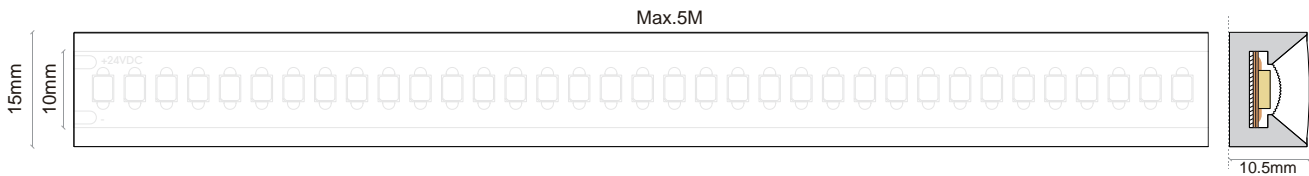

Product parameters

Model	Color temp. Wave lengths	LM/M	Power/M	LM/0.5M	Power/0.5M	Light efficiency	Energy efficiency class	CRI (Ra)	FPC copper
NGP1510-96-2-RGB-68-CSTM	R G B	525	<15W	262LM	<8W	35LM/W	N/A		3OZ
NGP1510-240-2-930-68-CSTM	3000K	800LM	<10W	400LM	<5W	80LM/W	G	90+	3OZ

Drawing