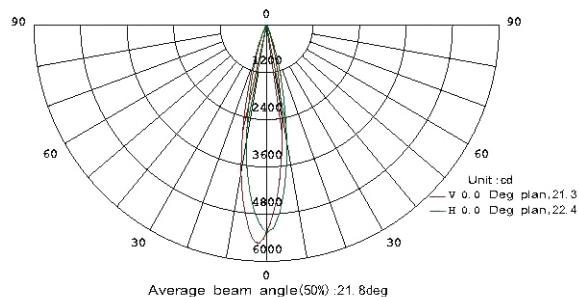

DISTRIBUTION CURVE

ORDERING GUIDE

example product code: WA20-L181-UXB-A-201M

LIGHT SOURCE	WATTAGE	VOLTAGE	COLOR TEMP	BEAM SPREAD	MATERIAL
WA20	L181	U	X	B	A
	L181—20W			A—10°	
	L361—40W			B—20°	
				C—45°	
					201M

illuminFx

illuminFx reserves the right to make changes to specifications at any time with or without notice