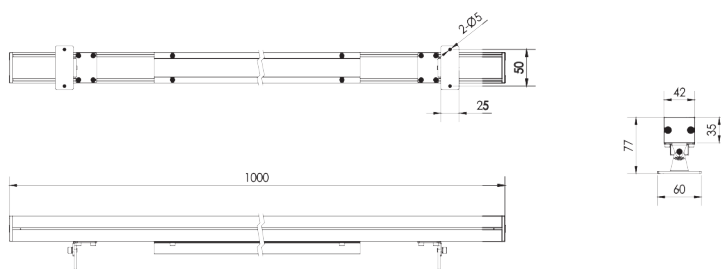

linear

R10

CORSICA

48W LED

WAS

48

INTERNAL DMX
SPECIAL ORDER
allow extended lead time

CORSICA WAS.48

- 5-year warranty
- Long life : 50,000 hours

SPECIFICATIONS

Housing	#6063 aluminum alloy
Finish	Anodized aluminum
Mounting Hardware	Stainless steel // -90 to +90° rotation
LED	CREE RGBW 4in1
CRI	Ra>80
Color Temp	RGBW w/4000K
Lumens	2400 lm
Voltage	24VDC
Operating Temp	-40°F~122°F
Beam Spread	20° / 40° / 60° / 15x60° / 15x25°
Cable Length	2meters w/IP68 quick connects

DIMENSIONS

ORDERING GUIDE

example product code: WAS-48-2DZ40-SP20-S-2M1-DMX

MODEL	WATTAGE	VOLTAGE	COLOR TEMP	BEAM SPREAD	FINISH	CABLE LENGTH	DMX
WAS	48	2D	Z40	SP20	S	2	DMX
				SP20 - 20°			
				FL40 - 40°			
				FL60 - 60°			
				ASY1 - 15x60°			
				ASY2 - 15x25°			