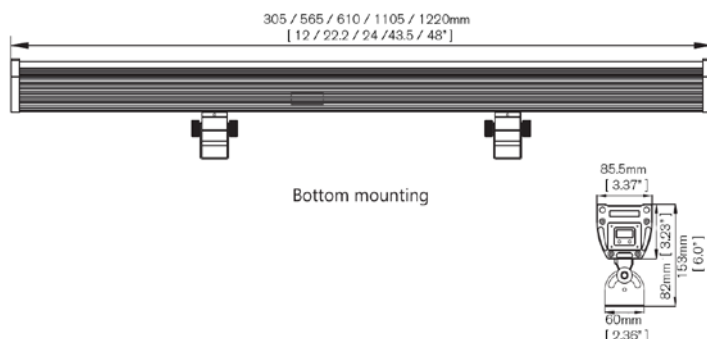

linear

RIO | oslo

CORSICA

18 / 35 / 65W LED

WTP

RoHS Compliant

IP 65
Waterproof

INTERNAL DMX
SPECIAL ORDER
allow extended lead time

CORSICA WTP :

The WTP linear lighting fixture is perfect for wall wash lighting applications in any outdoor project. Achieve beautiful color changing effects on building facades, trees, sculptures, and other architectural elements. RGBW internal DMX comes standard for easy integration with IFX Spectrum Select systems.

- 5-year warranty
- Long life : 50,000 hours

SPECIFICATIONS

Housing	#6063 aluminum alloy
Finish	Anodized aluminum
Mounting Hardware	Stainless steel // 140° rotation
LED	CREE RGBW 4in1
CRI	Ra>80
Color Temp	2000 / 2200 / 2800 / 3000 / 4000 / 5000 / 6500K / RGBW
Voltage	100-277VAC
Operating Temp	-4°F~104°F
Beam Spread	10° / 15° / 20° / 30° / 45° / 15x50° / 20x60°
Cable Length	6' w/IP68 quick connects

DIMENSIONS

PHOTOMETRICS

ORDERING GUIDE

example product code: WTP65-122-UA-AY1550-RGBW-DG-06MF

MODEL #	WATTAGE	SIZE	VOLTAGE	BEAM SPREAD*	COLOR TEMP**	FINISH	CABLE
WTP18-305-UA-***-DG-06MF	18 W	305mm / 12"	100-277VAC	SP10 - 10°	20 - 2000K	Dark Gray	6' quick connect
WTP35-565-UA-***-DG-06MF	35 W	565mm / 22.2"	100-277VAC	SP15 - 15°	22 - 2200K	Dark Gray	6' quick connect
WTP35-610-UA-***-DG-06MF	35 W	610mm / 24"	100-277VAC	SP20 - 20°	28 - 2800K		
WTP65-110-UA-***-DG-06MF	65 W	1105mm / 43.5"	100-277VAC	SP30 - 30°	30 - 3000K	Dark Gray	6' quick connect
WTP65-122-UA-***-DG-06MF	65 W	1220mm / 48"	100-277VAC	FL45 - 45°	40 - 4000K	Dark Gray	6' quick connect
				ASY1550 - 15 x 50°	50 - 5000K		
				ASY2060 - 20 x 60°	65 - 6500K	Dark Gray	6' quick connect
					RGBW - DMX RGBW	Dark Gray	6' quick connect