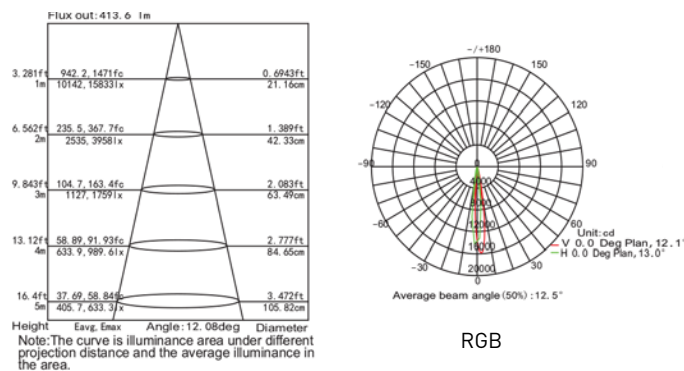

- 5-year warranty
- Long life : 50,000 hours

SPECIFICATIONS

Housing	#6063 aluminum alloy
Finish	Anodized aluminum
Mounting Hardware	Stainless steel // 140° rotation
LED	CREE RGBW 4in1
CRI	Ra>80
Color Temp	2000 / 2200 / 2800 / 3000 / 4000 / 5000 / 6500K / RGBW
Voltage	100-277VAC
Operating Temp	-4°F~104°F
Beam Spread	10° / 15° / 20° / 30° / 45° / 15x50° / 20x60°
Cable Length	6' w/IP68 quick connects

DIMENSIONS

PHOTOMETRICS

ORDERING GUIDE

example product code: WTP65-122-UA-AY1550-RGBW-DG-06MF

MODEL #	WATTAGE	SIZE	VOLTAGE	BEAM SPREAD*	COLOR TEMP**	FINISH	CABLE
WTP18-305-UA-***-DG-06MF	18 W	305mm / 12"	100-277VAC	SP10 - 10°	20 - 2000K	Dark Gray	6' quick connect
WTP35-565-UA-***-DG-06MF	35 W	565mm / 22.2"	100-277VAC	SP15 - 15°	22 - 2200K	Dark Gray	6' quick connect
WTP35-610-UA-***-DG-06MF	35 W	610mm / 24"	100-277VAC	SP20 - 20°	28 - 2800K		
WTP65-110-UA-***-DG-06MF	65 W	1105mm / 43.5"	100-277VAC	SP30 - 30°	30 - 3000K	Dark Gray	6' quick connect
WTP65-122-UA-***-DG-06MF	65 W	1220mm / 48"	100-277VAC	FL45 - 45°	40 - 4000K	Dark Gray	6' quick connect
				ASY1550 - 15 x 50°	50 - 5000K		
				ASY2060 - 20 x 60°	65 - 6500K	Dark Gray	6' quick connect
					RGBW - DMX RGBW	Dark Gray	6' quick connect