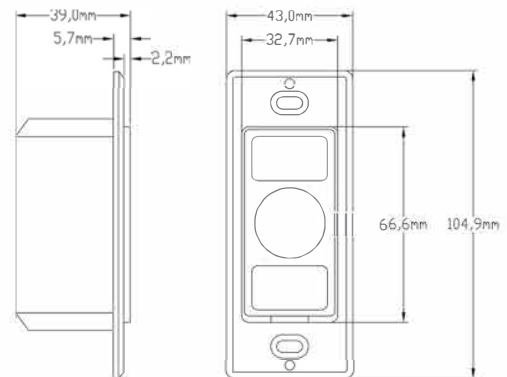

DIMENSIONS