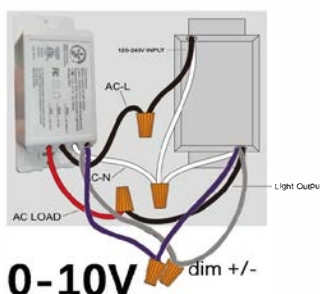

WiFi

GEMINI

Smart Dimmer Switch & Astronomic Timer

GM-9

DIMENSIONS

GEMINI GM-9:

Control and monitor your lights and appliances with your smartphone from anywhere with the Gemini WiFi Astronomical Timer! With Gemini smart switches, wirelessly connect all of your favorite devices using our simple, feature-filled product. No need to buy special electronics--the Gemini indoor Wi-Fi light switch retrofits your existing electrical devices to completely modernize your home, at affordable prices. Control the Gemini devices from anywhere - at home or on the go using Bluetooth, Wi-Fi network or mobile internet (3G/4G/LTE). There are no set-up fees and no monthly charges.

Easy integration with IFX line of products. Including OmegaPro TR Series Transformers

- Control electrical devices from anywhere - anytime
- Turn on and off lights using your smartphone or tablet
- Control dimming function from either you smart phone, tablet, or dimmer switch itself
- Affordable home automation - works with your existing Wi-Fi router and free SmartLife App
- Voice control with Alexa or Google for hands free use
- Use 2 dimmers on the same circuit
- Set up full automation of connected lights. Including holiday, astronomic, etc

WIRING

SPECIFICATIONS

Model Number	GM-9
Max Wattage	1000W
Input	120-277VAC
Dimming	0-10V