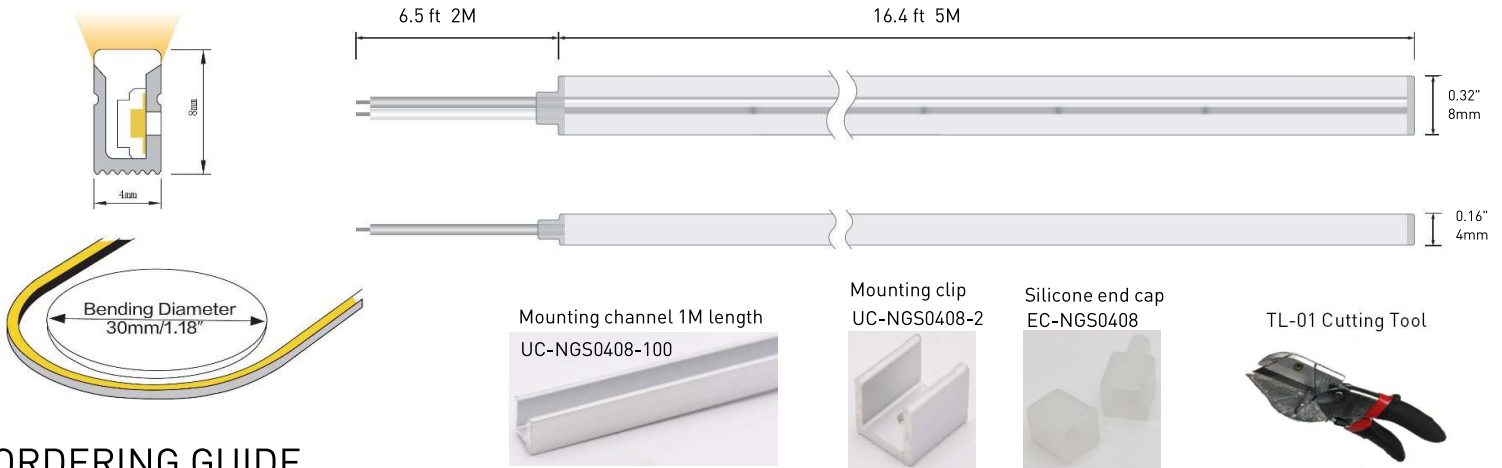

Flex Light

MINI SIDE
BENDING

NEOGLOW

NGS0408

NEOGLOW

Mini Side Bending NeoGlow is a flexible, low profile linear lighting product, perfect for applications requiring smooth illumination along a linear distance, like caps on seating walls, counter edges, steps, undercabinet, inside cabinet, deck railings and countless other applications.

- Features Designed for Professional Installation
- UL Listed
- Side bending
- Max run 16.4 Ft
- 2" cutting interval (2 silicone end caps included)
- 2M (78") Lead wire at each end
- Works on Standard 12VAC Landscape Lighting Transformer

SPECIFICATIONS

Wattage	1.8W/FT 6W/M
Input Voltage	12VAC
Efficacy	42 LM/W @3000K
Color temp.	2700K 3000K 4000K
Cutting Interval	50mm 2"
LEDs/meter	120
Lumens	2700K - 73LM/ft 3000K - 68LM/ft 4000K - 76LM/ft
CRI	90+
Max run:	16.4 ft 5M
Profile Dim. WxH	4mm x 8mm 0.16" x 0.32"
Environment	IP65
Housing:	Silicone Extrusion with milky white diffusor
Dimmable:	Yes
Warranty:	5 Years indoor 3 years Outdoor

DIMENSIONS

ORDERING GUIDE

SERIES	LEDs/M	INPUT VOLTS	CRI/CCT	IP RATING	REEL PKG LENGTH
NGS04F28	120	1A	930	65	5M
	120	1A - 12VAC	927 - 2700K	65 - IP65 Outdoor	5M - 5M length
		2D - 24VDC	930 - 3000K		CSTM - Custom Length
			940 - 4000K		